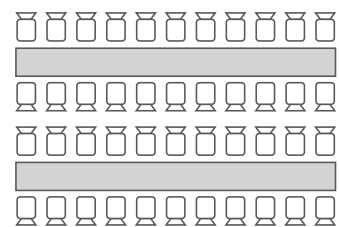

Two long tables

Jerningham	100
Melbourne.....	30
Tower	68
Kingston.....	n.a.
Vine	32
Cellar	76
Tunnels	n/a